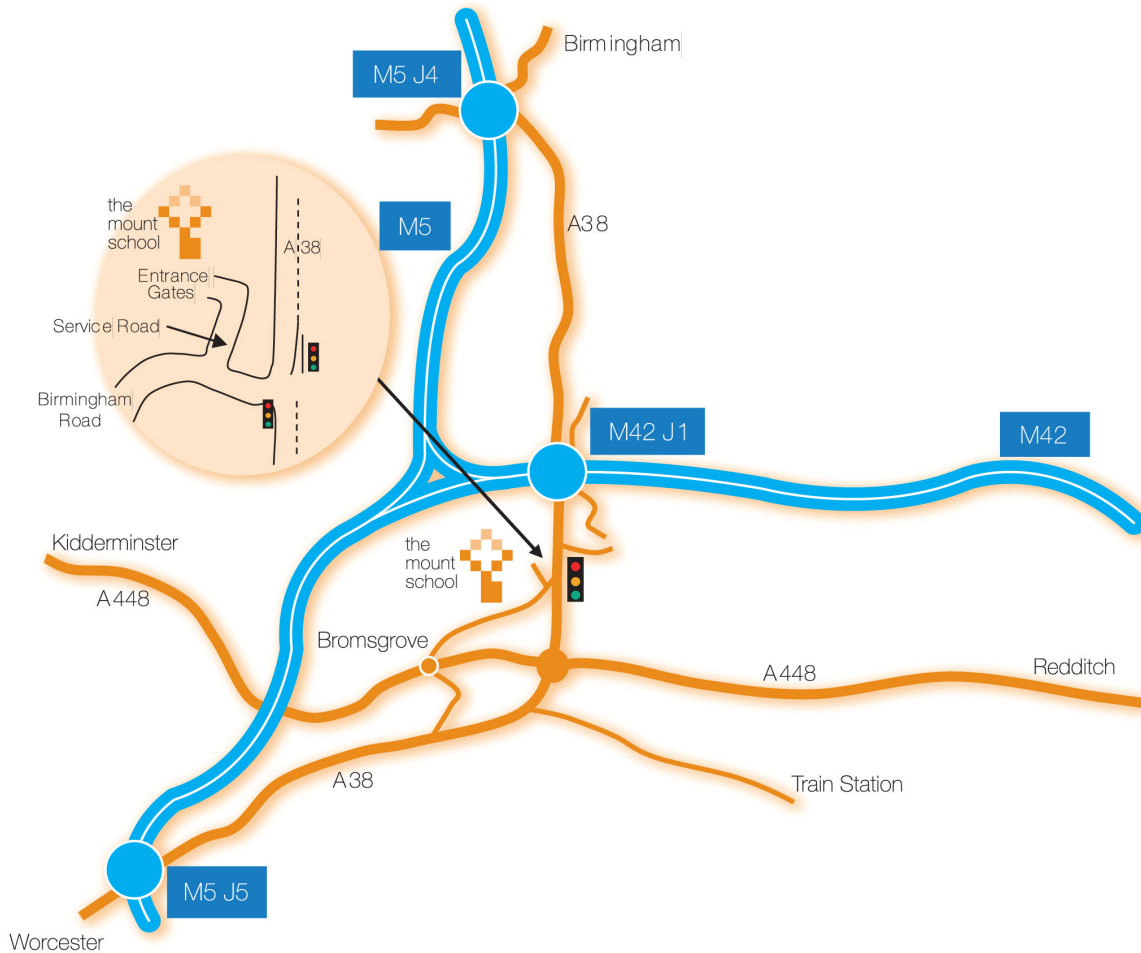

the **key** consultancy limited

Directions to Key at The Mount School, Bromsgrove

We are ideally placed in central England at the heart of the West Midlands motorway network.

By Car

From the M42: Exit Junction 1. Take the 2nd exit sign posted A38 Bromsgrove/ Worcester. At the lights take the right filter - Bromsgrove North. Immediately after the lights take the right turn into the service road, our entrance is at the end on the left.

From the North: Exit Junction 4 off the M5. Take the 2nd exit sign posted A38 Bromsgrove/Worcester. At the next island take the 4th exit and follow directions above.

From the South: Exit Junction 5 off the M5. Follow signs for A38 Bromsgrove (right at the bottom of the slip road and under M5). Through Wychbold past Webbs Garden Centre (straight over mini island). At the next island take the 2nd exit sign posted A38 Redditch. Through the set of traffic lights, straight over the next 2 islands. Through 2 sets of traffic lights. At the next island take 2nd exit (straight over). Straight over the mini island. At the next set of lights turn left. Immediately after these lights take the right turn into the service road, our entrance is at the end on the left.

By Air We are approximately 21 miles from Birmingham International Airport.

By Rail Bromsgrove train station is approximately 3 miles from us.

The Mount School, 277 Birmingham Road, Bromsgrove B61 0EP **t** +44(0)1527 575182 **f** +44 (0)1527 576288
e key@thekeyconsultancy.co.uk **w** www.thekeyconsultancy.co.uk